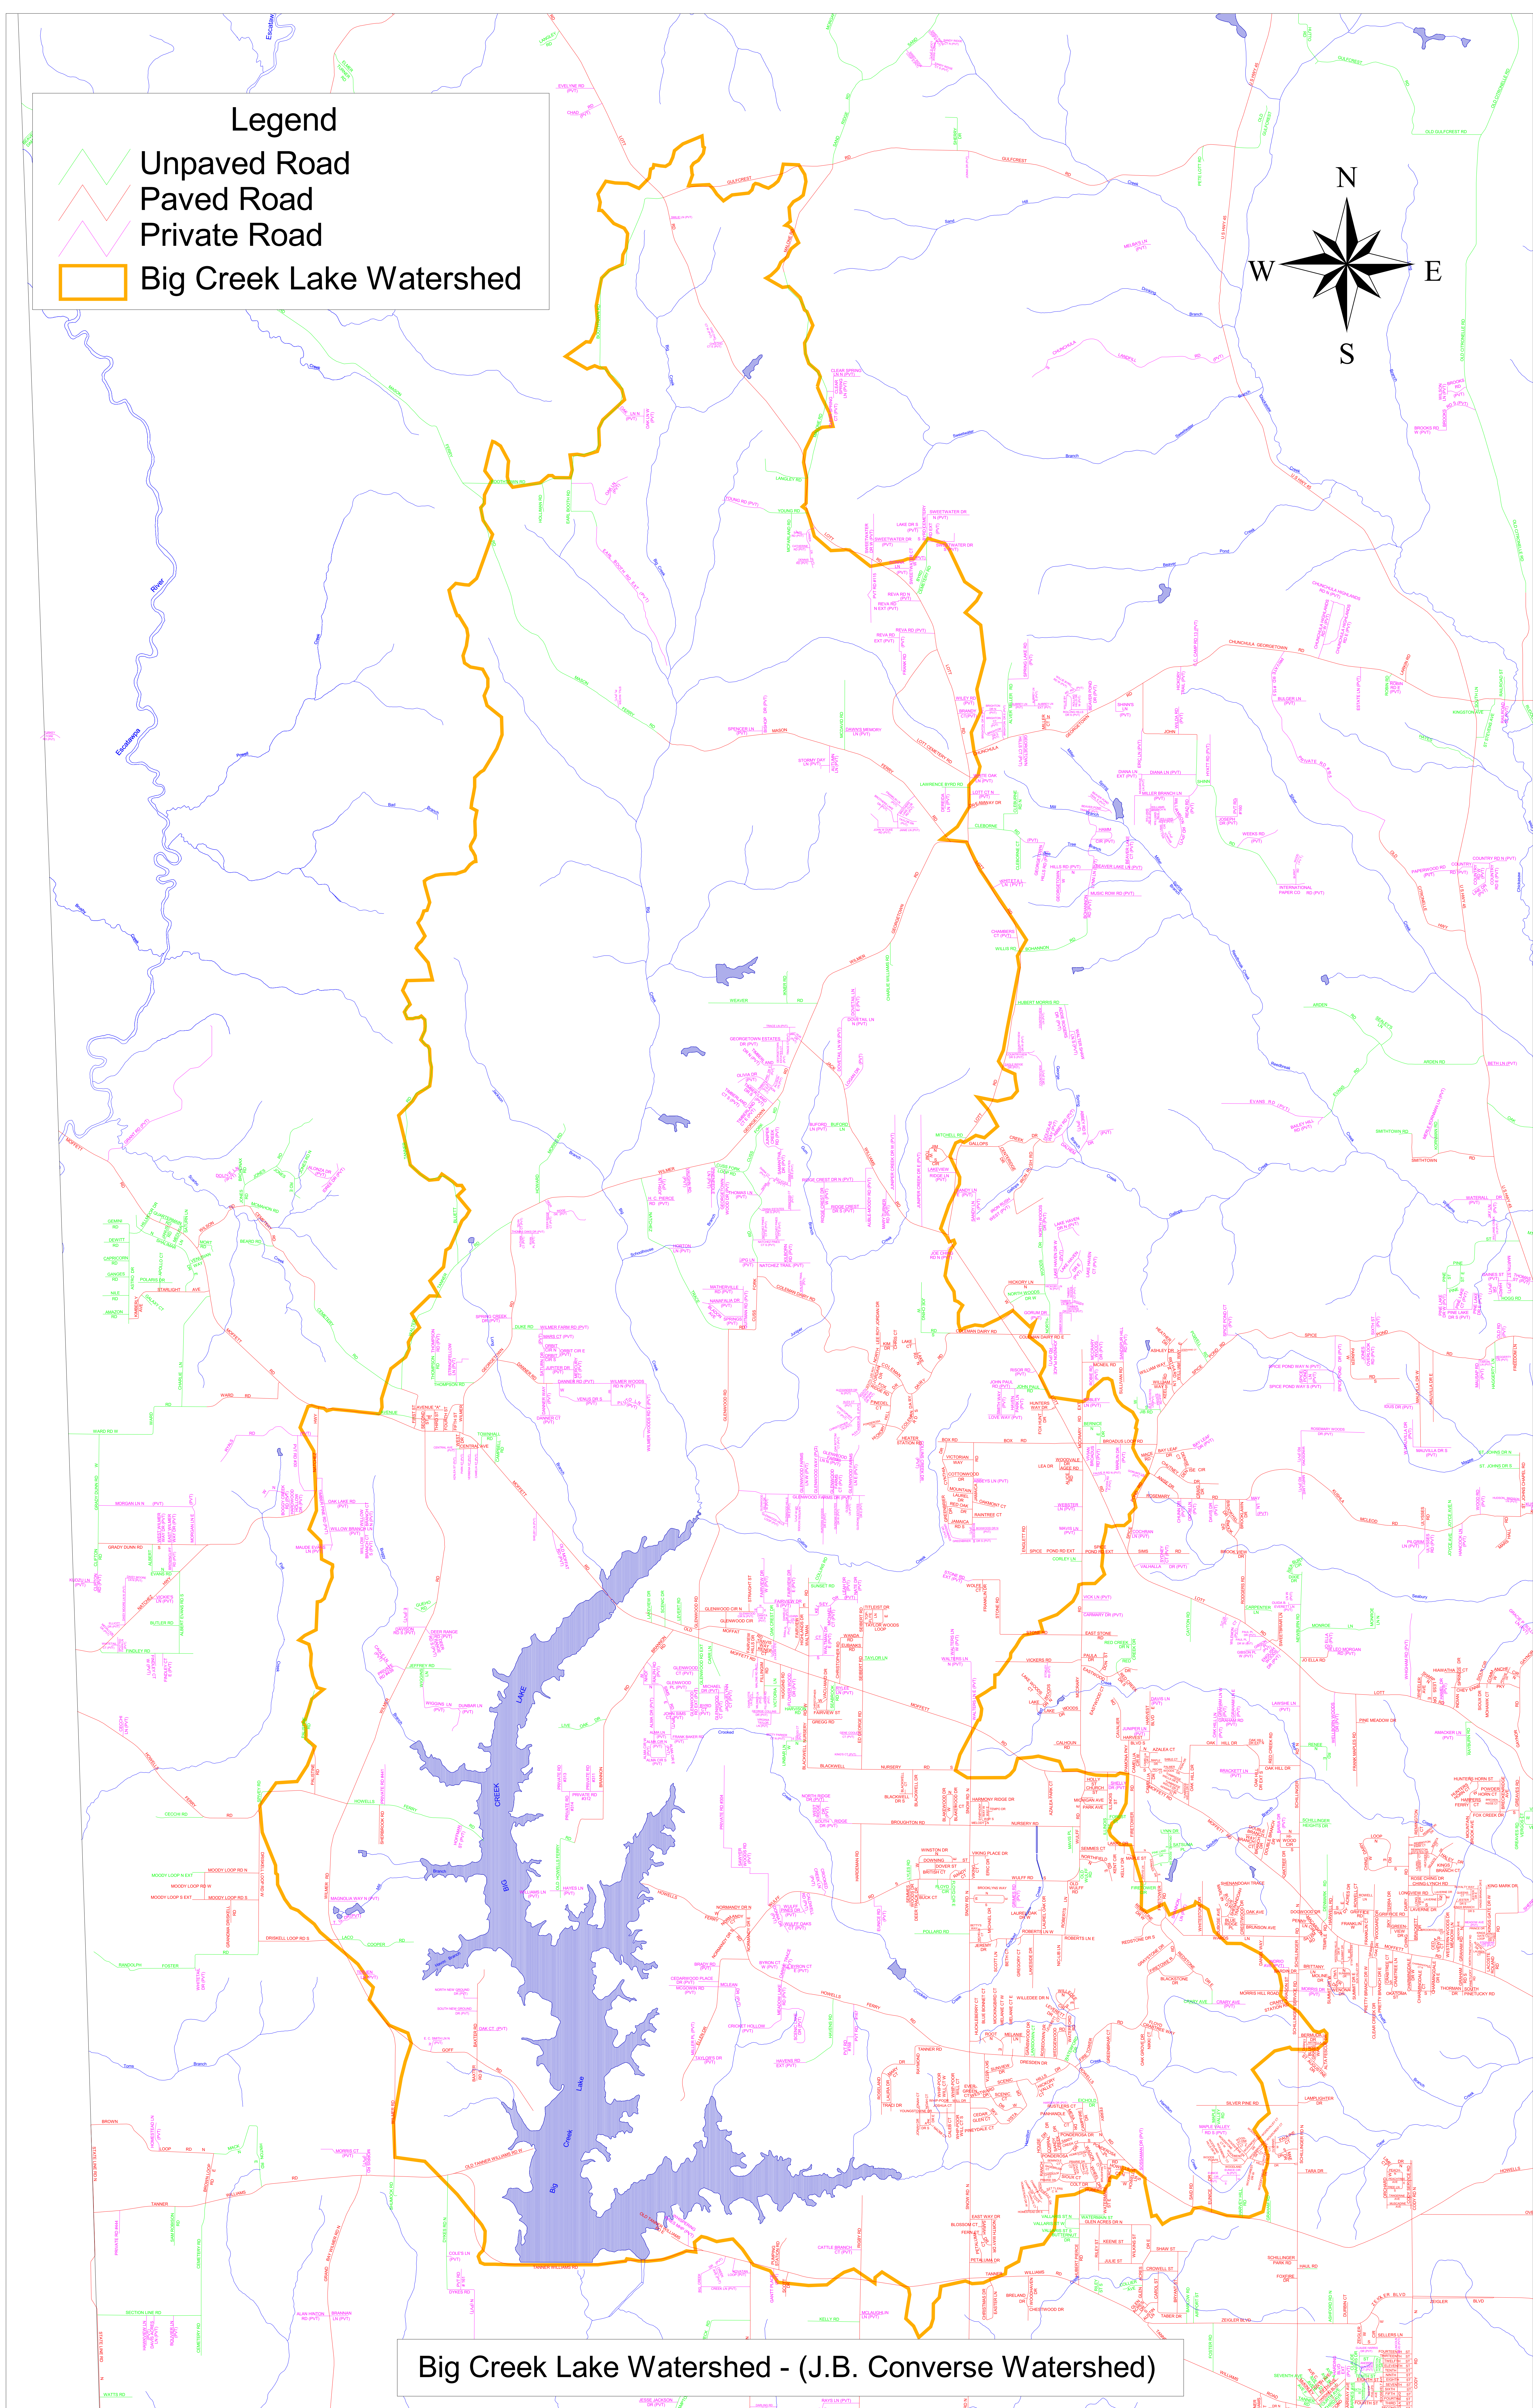

**Legend**

-  Unpaved Road
-  Paved Road
-  Private Road
-  Big Creek Lake Watershed

Big Creek Lake Watershed - (J.B. Converse Watershed)